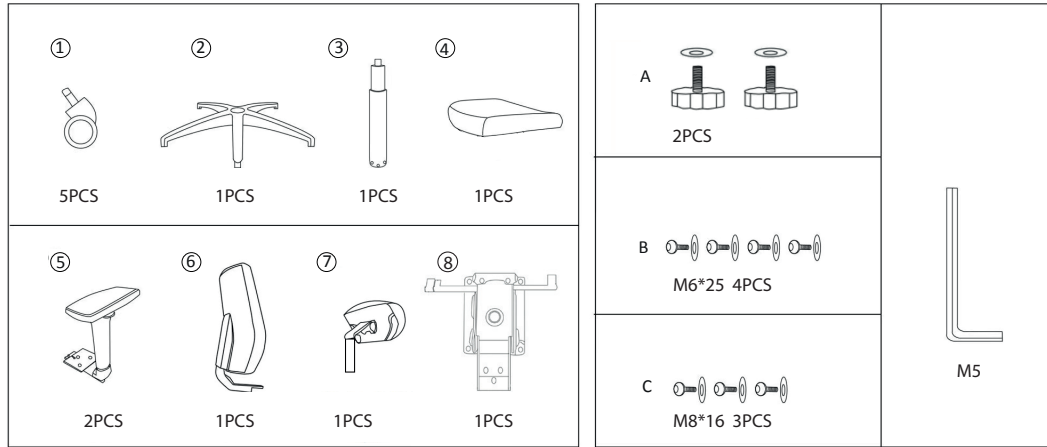

SUN-FLEX® OFFICECHAIR HB

250505

2