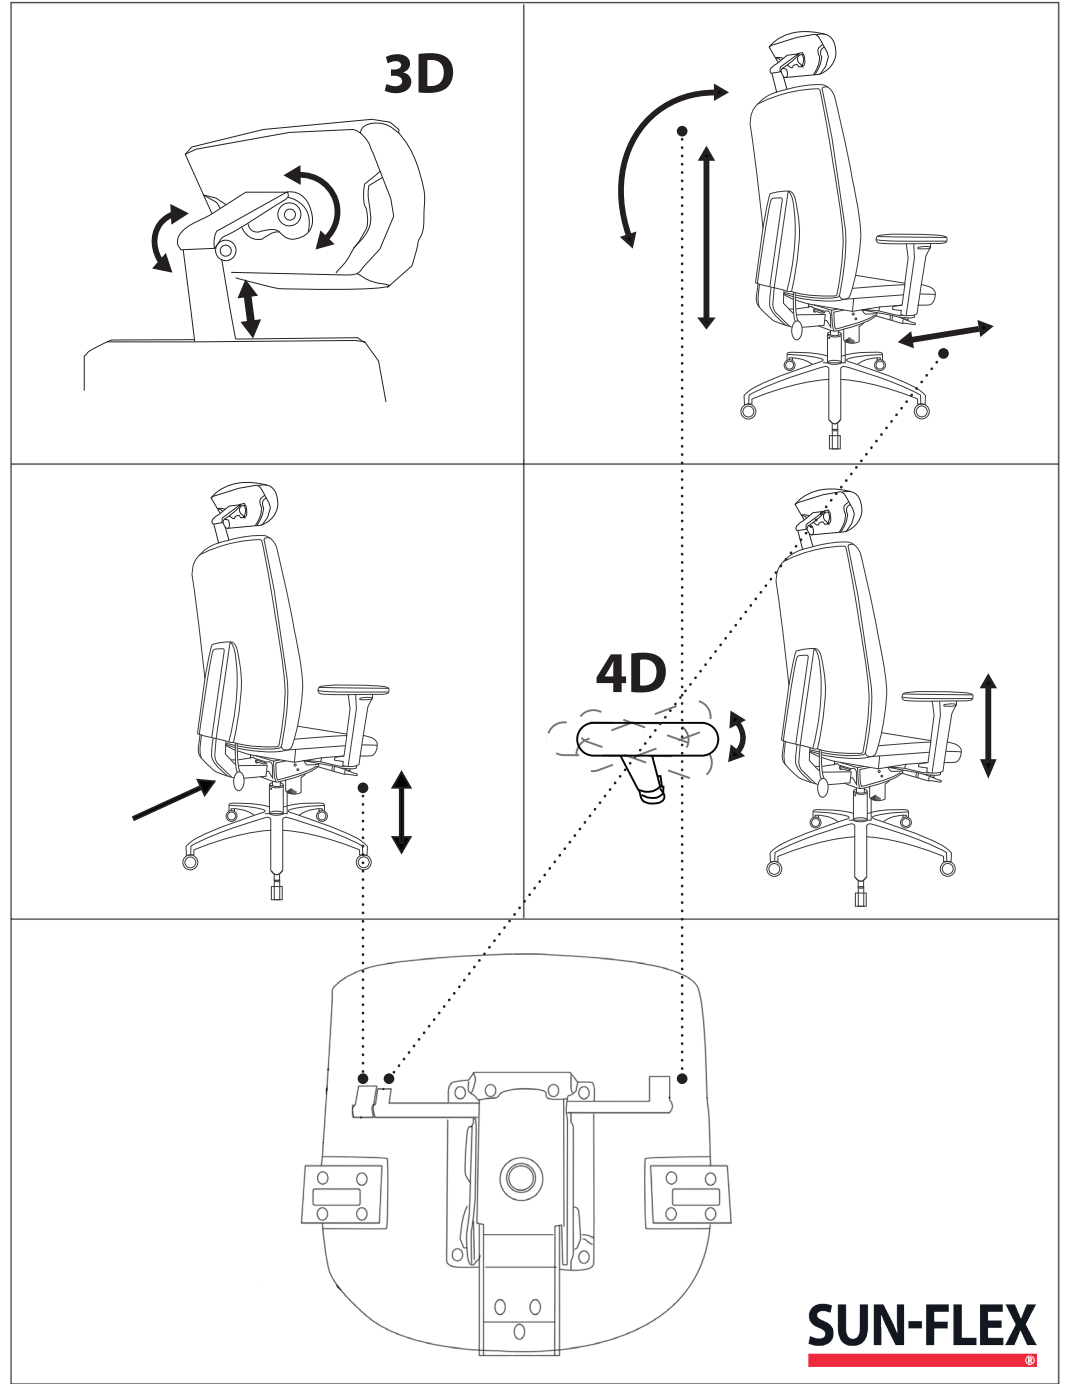

SUN-FLEX® OFFICECHAIR HB

250505

2

3

SUN-FLEX