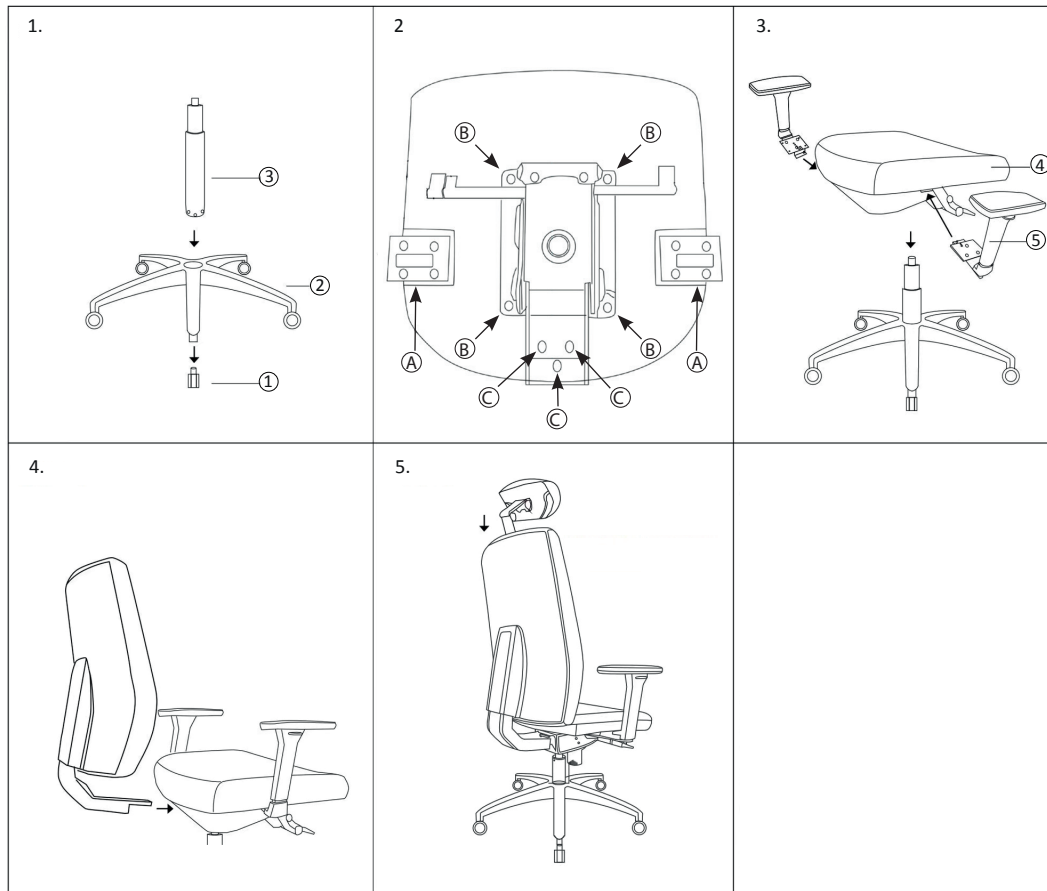

SUN-FLEX® OFFICECHAIR HB

250505

2